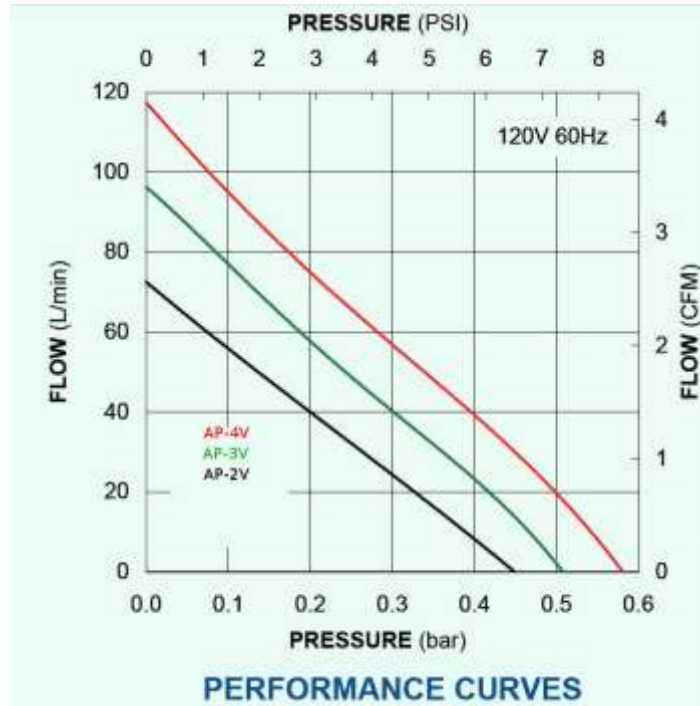

MEDIUM CAPACITY OILLESS PUMP SERIES AP-3V, AP-4V, AP-6V, AP-8V

中等容量无油泵系列

TECHNICAL ASSOCIATES **OVERHOFF TECHNOLOGY**

Divisions of

US NUCLEAR CORP

7051 Eton Ave., Canoga Park, CA 91303
818-883-7043 (Phone) 818-883-6103 (Fax)

tagold@nwc.net

WWW.TECH-ASSOCIATES.COM