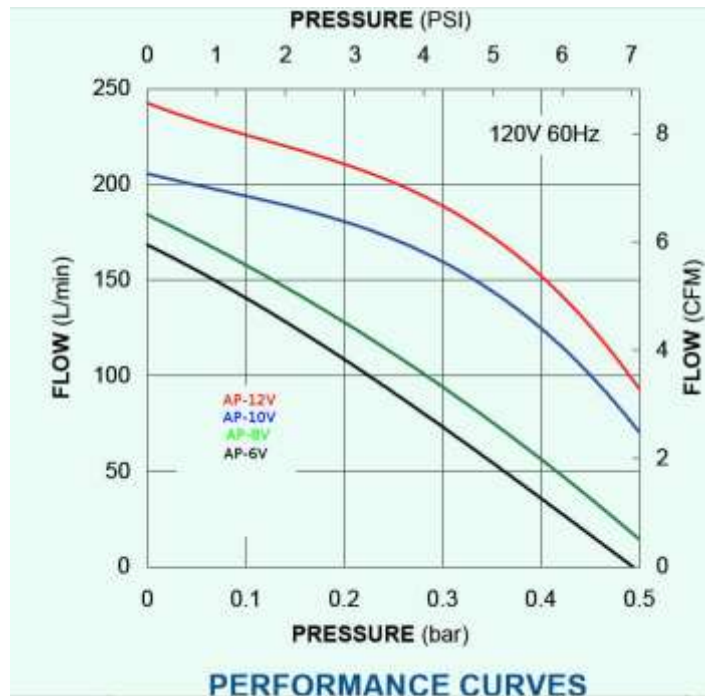

MEDIUM CAPACITY OILLESS PUMP SERIES AP-3V, AP-4V, AP-6V, AP-8V

中等容量无油泵系列

TECHNICAL ASSOCIATES **OVERHOFF TECHNOLOGY**

Divisions of

US NUCLEAR CORP

7051 Eton Ave., Canoga Park, CA 91303
818-883-7043 (Phone) 818-883-6103 (Fax)

tagold@nwc.net

WWW.TECH-ASSOCIATES.COM