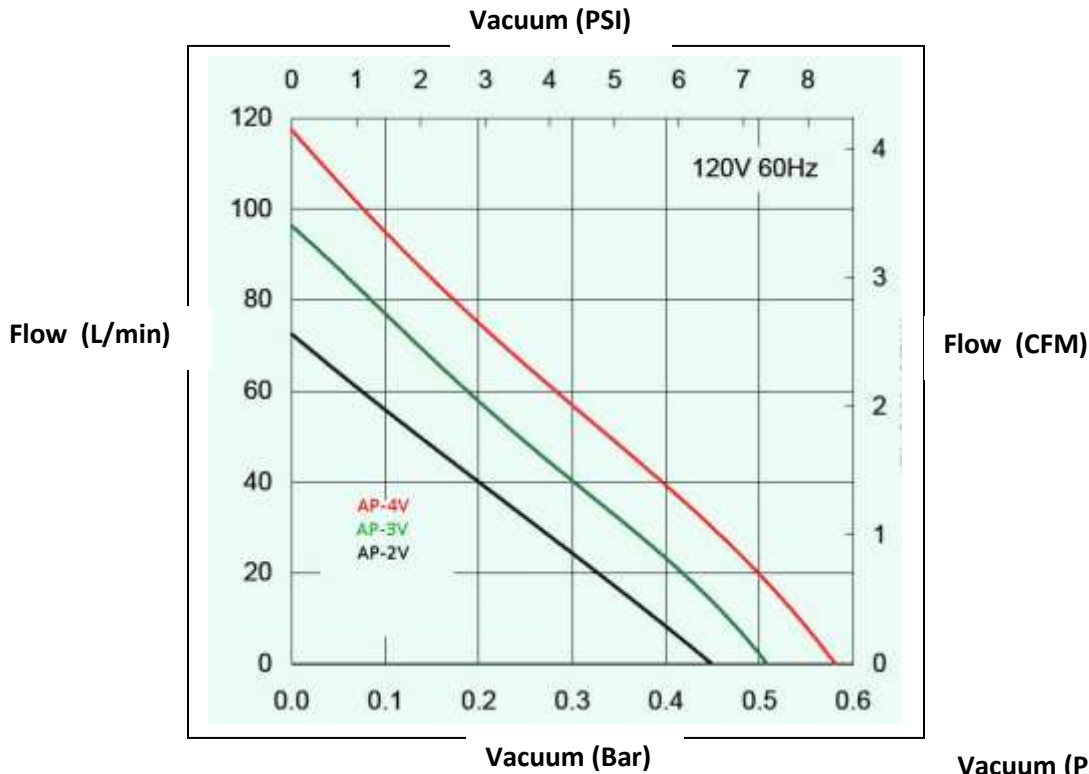

7051 Eton Ave., Canoga Park, CA 91303
818-883-7043 (Phone) 818-883-6103 (Fax)

taqold@nwc.net

WWW.TECH-ASSOCIATES.COM

MEDIUM CAPACITY QUIET OILLESS PUMP GREEN TURTLE PUMPS

中速流量静音泵

SERIES AP-3V, AP-4V, AP-6V, AP-8V