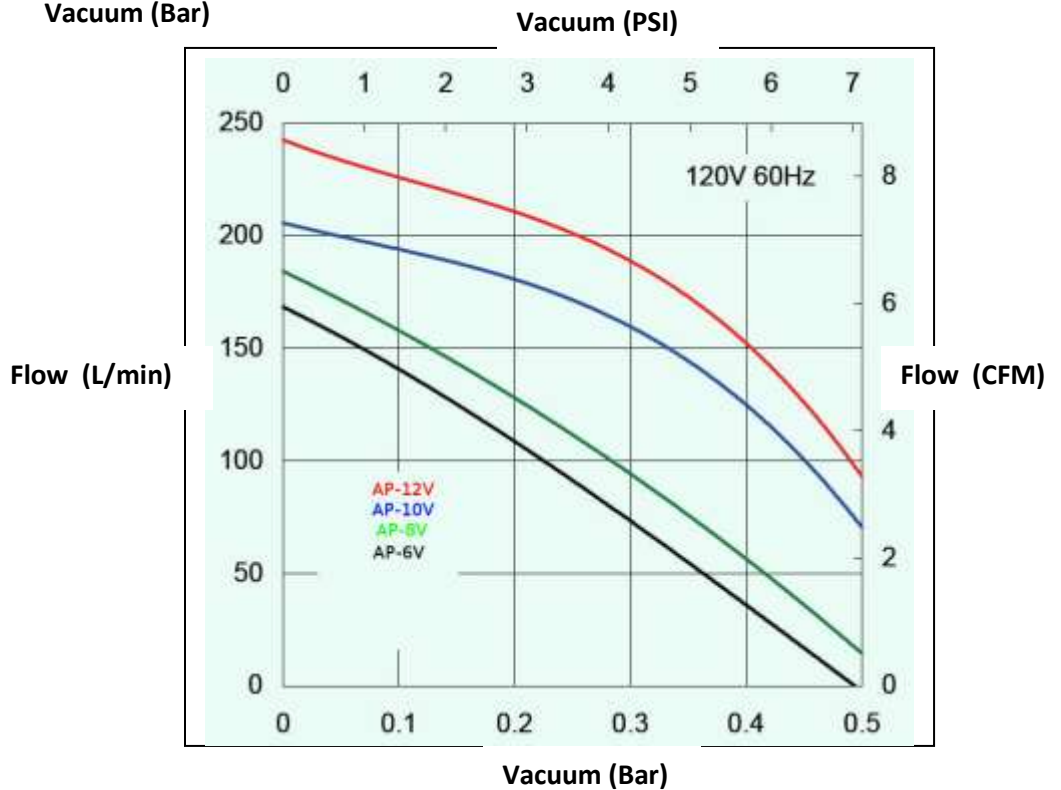

7051 Eton Ave., Canoga Park, CA 91303
818-883-7043 (Phone) 818-883-6103 (Fax)

taqold@nwc.net

WWW.TECH-ASSOCIATES.COM

MEDIUM CAPACITY QUIET OILLESS PUMP GREEN TURTLE PUMPS

中速流量静音泵

SERIES AP-3V, AP-4V, AP-6V, AP-8V